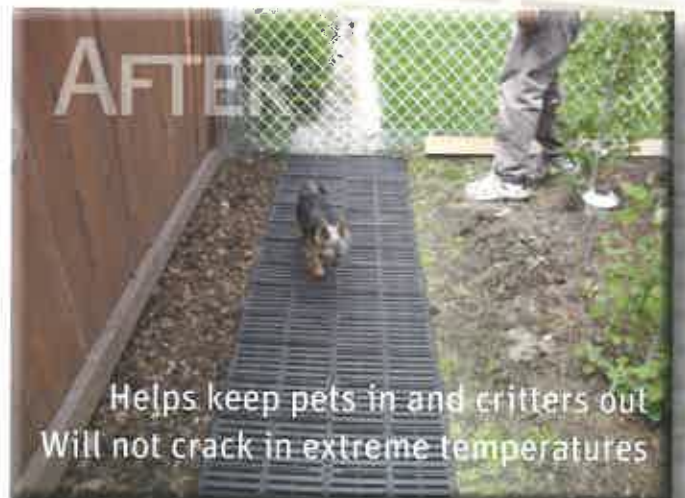

CULVERT COVERS

B105, 2634 - 45th Avenue S.E.
Calgary, Alberta T2B 3M1

Each section lifts easily to clean your culvert

Can easily hold flower pots, a bench or whatever

Made from durable and eco friendly recycled plastic